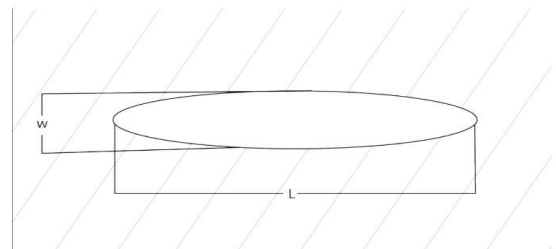

Custom Dimension
H=60/90/95mm

Frame

Aluminium

Color Tempertaure

5700K

Power

50W

Total Luminous Flux

L70 minimum at 50,000
burning hours

Dimension diagram

Height-60/90

Custom dimension, coating and installation
available upon request

Remarks:-

Address: Plot #7 Saroorpur-Nangla Industrial Area,Ballabgarh-Sohna Road,Faridabad-121005